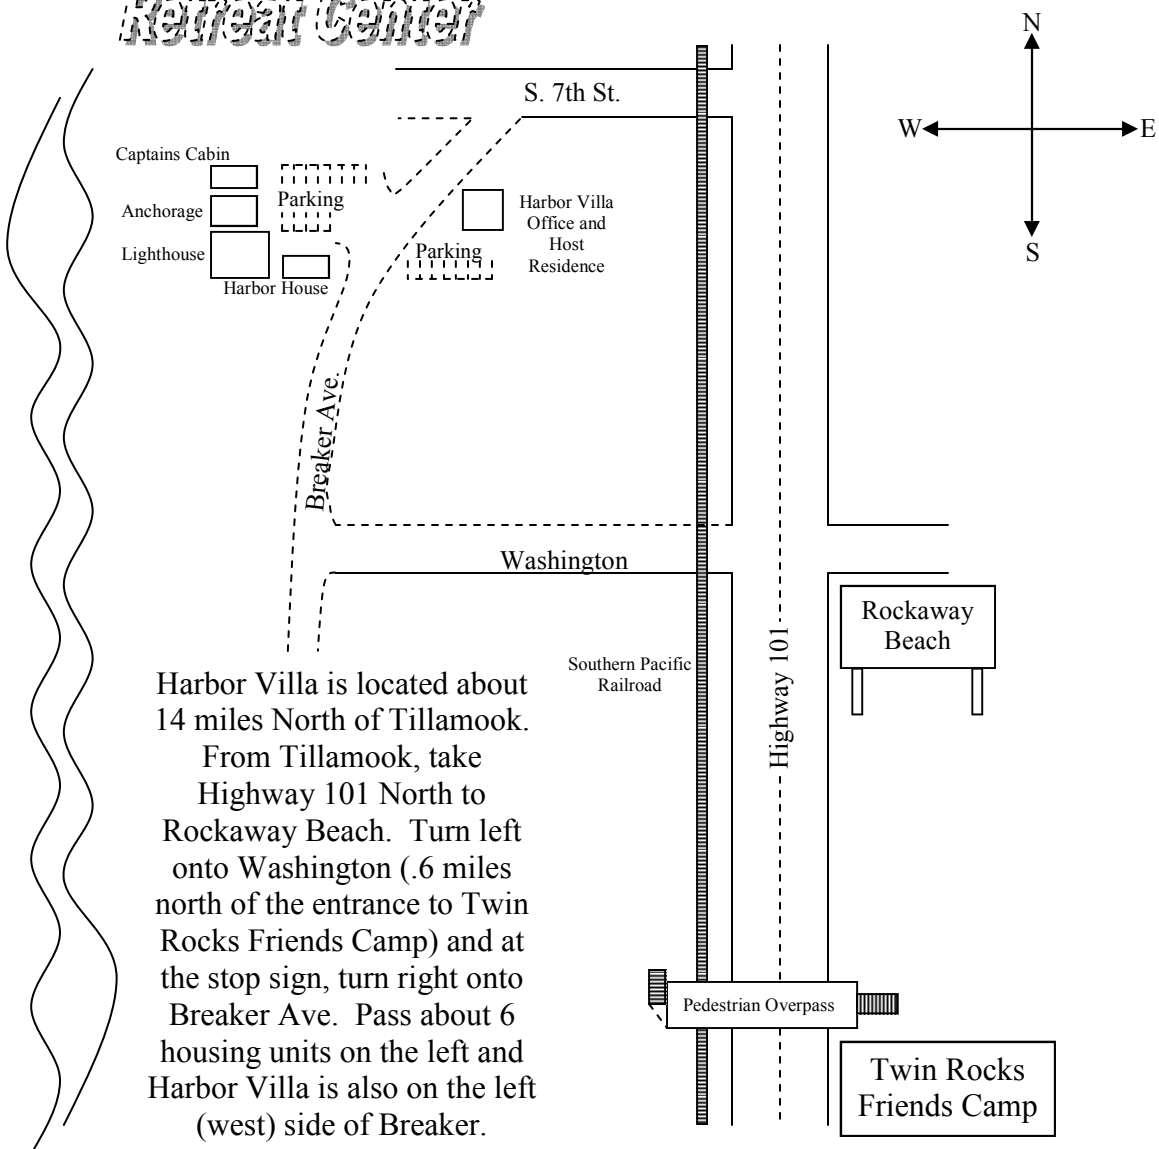

# Harbor Villa

# Retreat Center

Harbor Villa is located about 14 miles North of Tillamook. From Tillamook, take Highway 101 North to Rockaway Beach. Turn left onto Washington (.6 miles north of the entrance to Twin Rocks Friends Camp) and at the stop sign, turn right onto Breaker Ave. Pass about 6 housing units on the left and Harbor Villa is also on the left (west) side of Breaker.