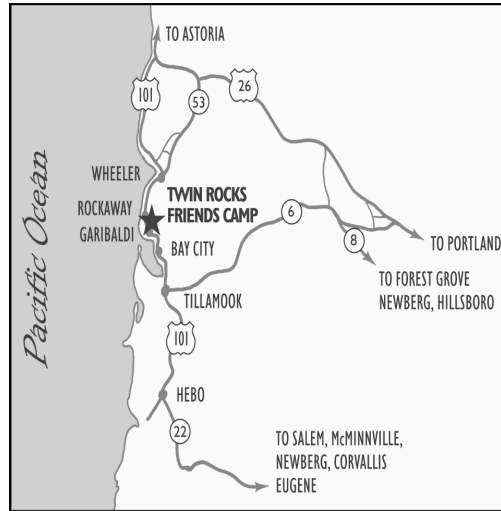

# Harbor Villa

# Retreat Center

Harbor Villa is located about 14 miles North of Tillamook. From Tillamook, take Highway 101 North to Rockaway Beach. Turn left onto Washington (.6 miles north of the entrance to Twin Rocks Friends Camp) and at the stop sign, turn right onto Breaker Ave. Pass about 6 housing units on the left and Harbor Villa is also on the left (west) side of Breaker.